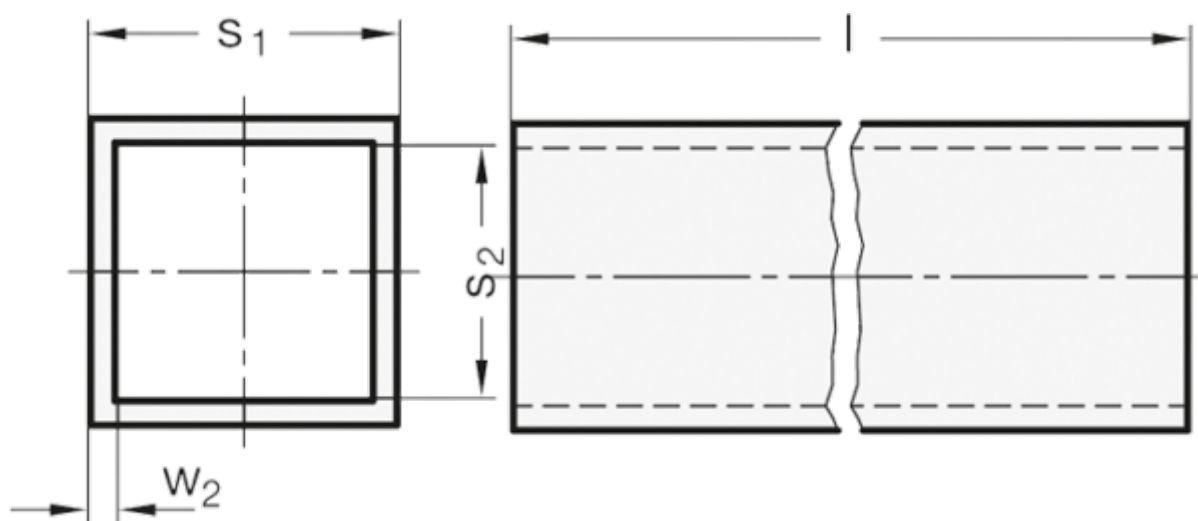

Article number: 20990NIV252000BL

Description: E+G GN 990 Construction tube square
GN 990-NI-V25-2000-BL

Measures

$l \pm 0.5$ = 2000

s_1 = V25

s_2 = 21

w_2 = 2

Weight in (g) = 2898